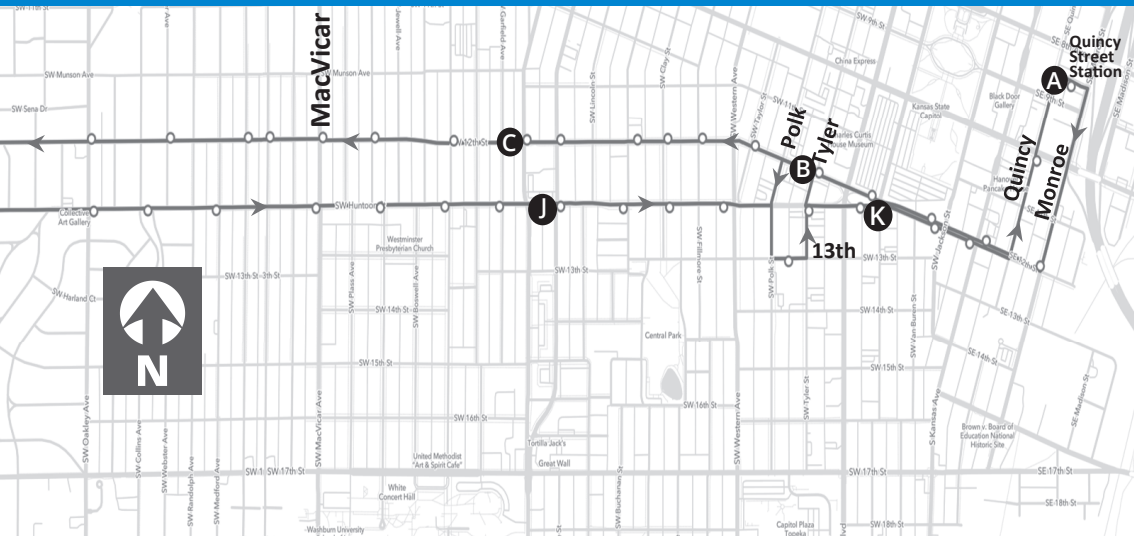

OUTBOUND

QSS	12th @ Tyler (Topeka)	12th @ Washburn	12th @ Mission (Gage)	Huntoon @ Fairlawn	Walmart West
A	B	C	D	E	F
6:45	6:49	6:55	7:00	7:02	7:10
7:45	7:49	7:55	8:00	8:02	8:10
8:45	8:49	8:55	9:00	9:02	9:10
9:45	9:49	9:55	10:00	10:02	10:10
10:45	10:49	10:55	11:00	11:02	11:10
11:45	11:49	11:55	12:00	12:02	12:10
12:45	12:49	12:55	1:00	1:02	1:10
1:45	1:49	1:55	2:00	2:02	2:10
2:45	2:49	2:55	3:00	3:02	3:10
3:45	3:49	3:55	4:00	4:02	4:10
4:45	4:49	4:55	5:00	5:02	5:10
5:45	5:49	5:55	6:00	6:02	6:10

MAP KEY

- Time Point
- Bus Stop

For real-time information on this route, go to topekametro.mytransitride.com or find more details on Page 7 in this guide.

P.M. times in bold

Shaded timepoints indicate trips on both weekdays and Saturdays.

INBOUND

Walmart West	Huntoon @ Ashworth (Wanamaker)	Huntoon @ Belle (Fairlawn)	Huntoon @ Gage	Huntoon @ Lane	Huntoon @ Harrison (Topeka)	QSS
F	G	H	I	J	K	A
6:11	6:16	6:18	6:20	6:25	6:30	6:40
7:11	7:16	7:18	7:20	7:25	7:30	7:40
8:11	8:16	8:18	8:20	8:25	8:30	8:40
9:11	9:16	9:18	9:20	9:25	9:30	9:40
10:11	10:16	10:18	10:20	10:25	10:30	10:40
11:11	11:16	11:18	11:20	11:25	11:30	11:40
12:11	12:16	12:18	12:20	12:25	12:30	12:40
1:11	1:16	1:18	1:20	1:25	1:30	1:40
2:11	2:16	2:18	2:20	2:25	2:30	2:40
3:11	3:16	3:18	3:20	3:25	3:30	3:40
4:11	4:16	4:18	4:20	4:25	4:30	4:40
5:11	5:16	5:18	5:20	5:25	5:30	5:40
6:11	6:16	6:18	6:20	6:25	6:30	6:40