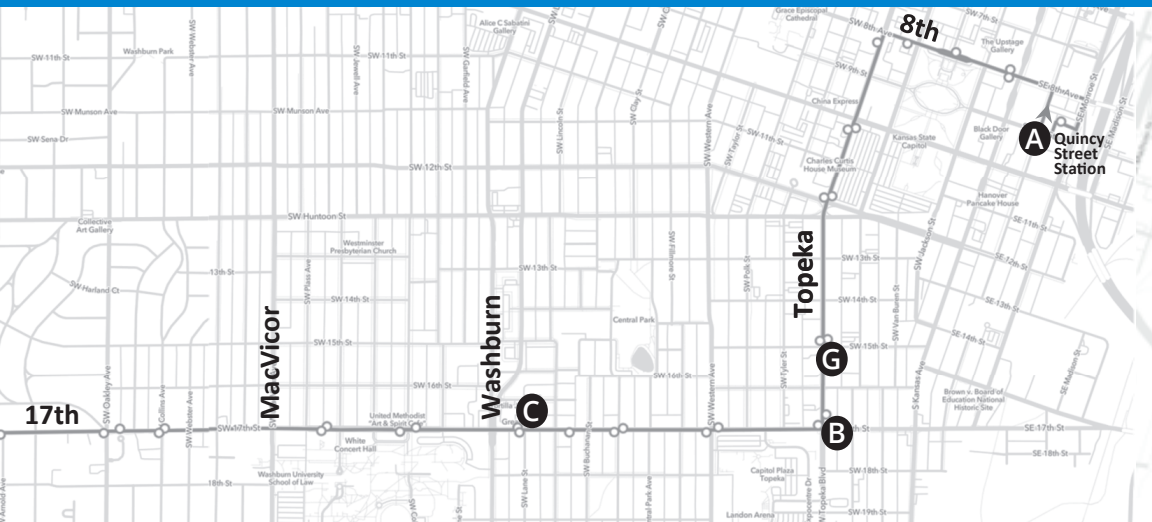

17 WEST 17TH

OUTBOUND

QSS	Topeka @ 17th	17th @ Lane	17th @ Gage	17th @ Fairlawn	Walmart West
A	B	C	D	E	F
6:45	6:51	6:53	7:00	7:02	7:10
7:45	7:51	7:53	8:00	8:02	8:10
8:45	8:51	8:53	9:00	9:02	9:10
9:45	9:51	9:53	10:00	10:02	10:10
10:45	10:51	10:53	11:00	11:02	11:10
11:45	11:51	11:53	12:00	12:02	12:10
12:45	12:51	12:53	1:00	1:02	1:10
1:45	1:51	1:53	2:00	2:02	2:10
2:45	2:51	2:53	3:00	3:02	3:10
3:45	3:51	3:53	4:00	4:02	4:10
4:45	4:51	4:53	5:00	5:02	5:10
5:45	5:51	5:53	6:00	6:02	6:10

MAP KEY

● Time Point

○ Bus Stop

For real-time information on this route, go to topekametro.mytransitride.com or find more details on Page 7 in this guide.

P.M. times in bold

Shaded timepoints indicate trips on both weekdays and Saturdays.

INBOUND

Walmart West	17th @ Fairlawn	17th @ Gage	17th @ Lane	Topeka @ 15th	QSS
F	E	D	C	G	A
6:11	6:20	6:22	6:29	6:34	6:40
7:11	7:20	7:22	7:29	7:34	7:40
8:11	8:20	8:22	8:29	8:34	8:40
9:11	9:20	9:22	9:29	9:34	9:40
10:11	10:20	10:22	10:29	10:34	10:40
11:11	11:20	11:22	11:29	11:34	11:40
12:11	12:20	12:22	12:29	12:34	12:40
1:11	1:20	1:22	1:29	1:34	1:40
2:11	2:20	2:22	2:29	2:34	2:40
3:11	3:20	3:22	3:29	3:34	3:40
4:11	4:20	4:22	4:29	4:34	4:40
5:11	5:20	5:22	5:29	5:34	5:40
6:11	6:20	6:22	6:29	6:34	6:40

Route deviates to Hope Street Academy when school is in session, and will not stop at 17th & Gage. Route deviation to Hope Street Academy weekdays only during the school year on the following INBOUND (Eastbound) runs:
7:22 AM & 3:22 PM