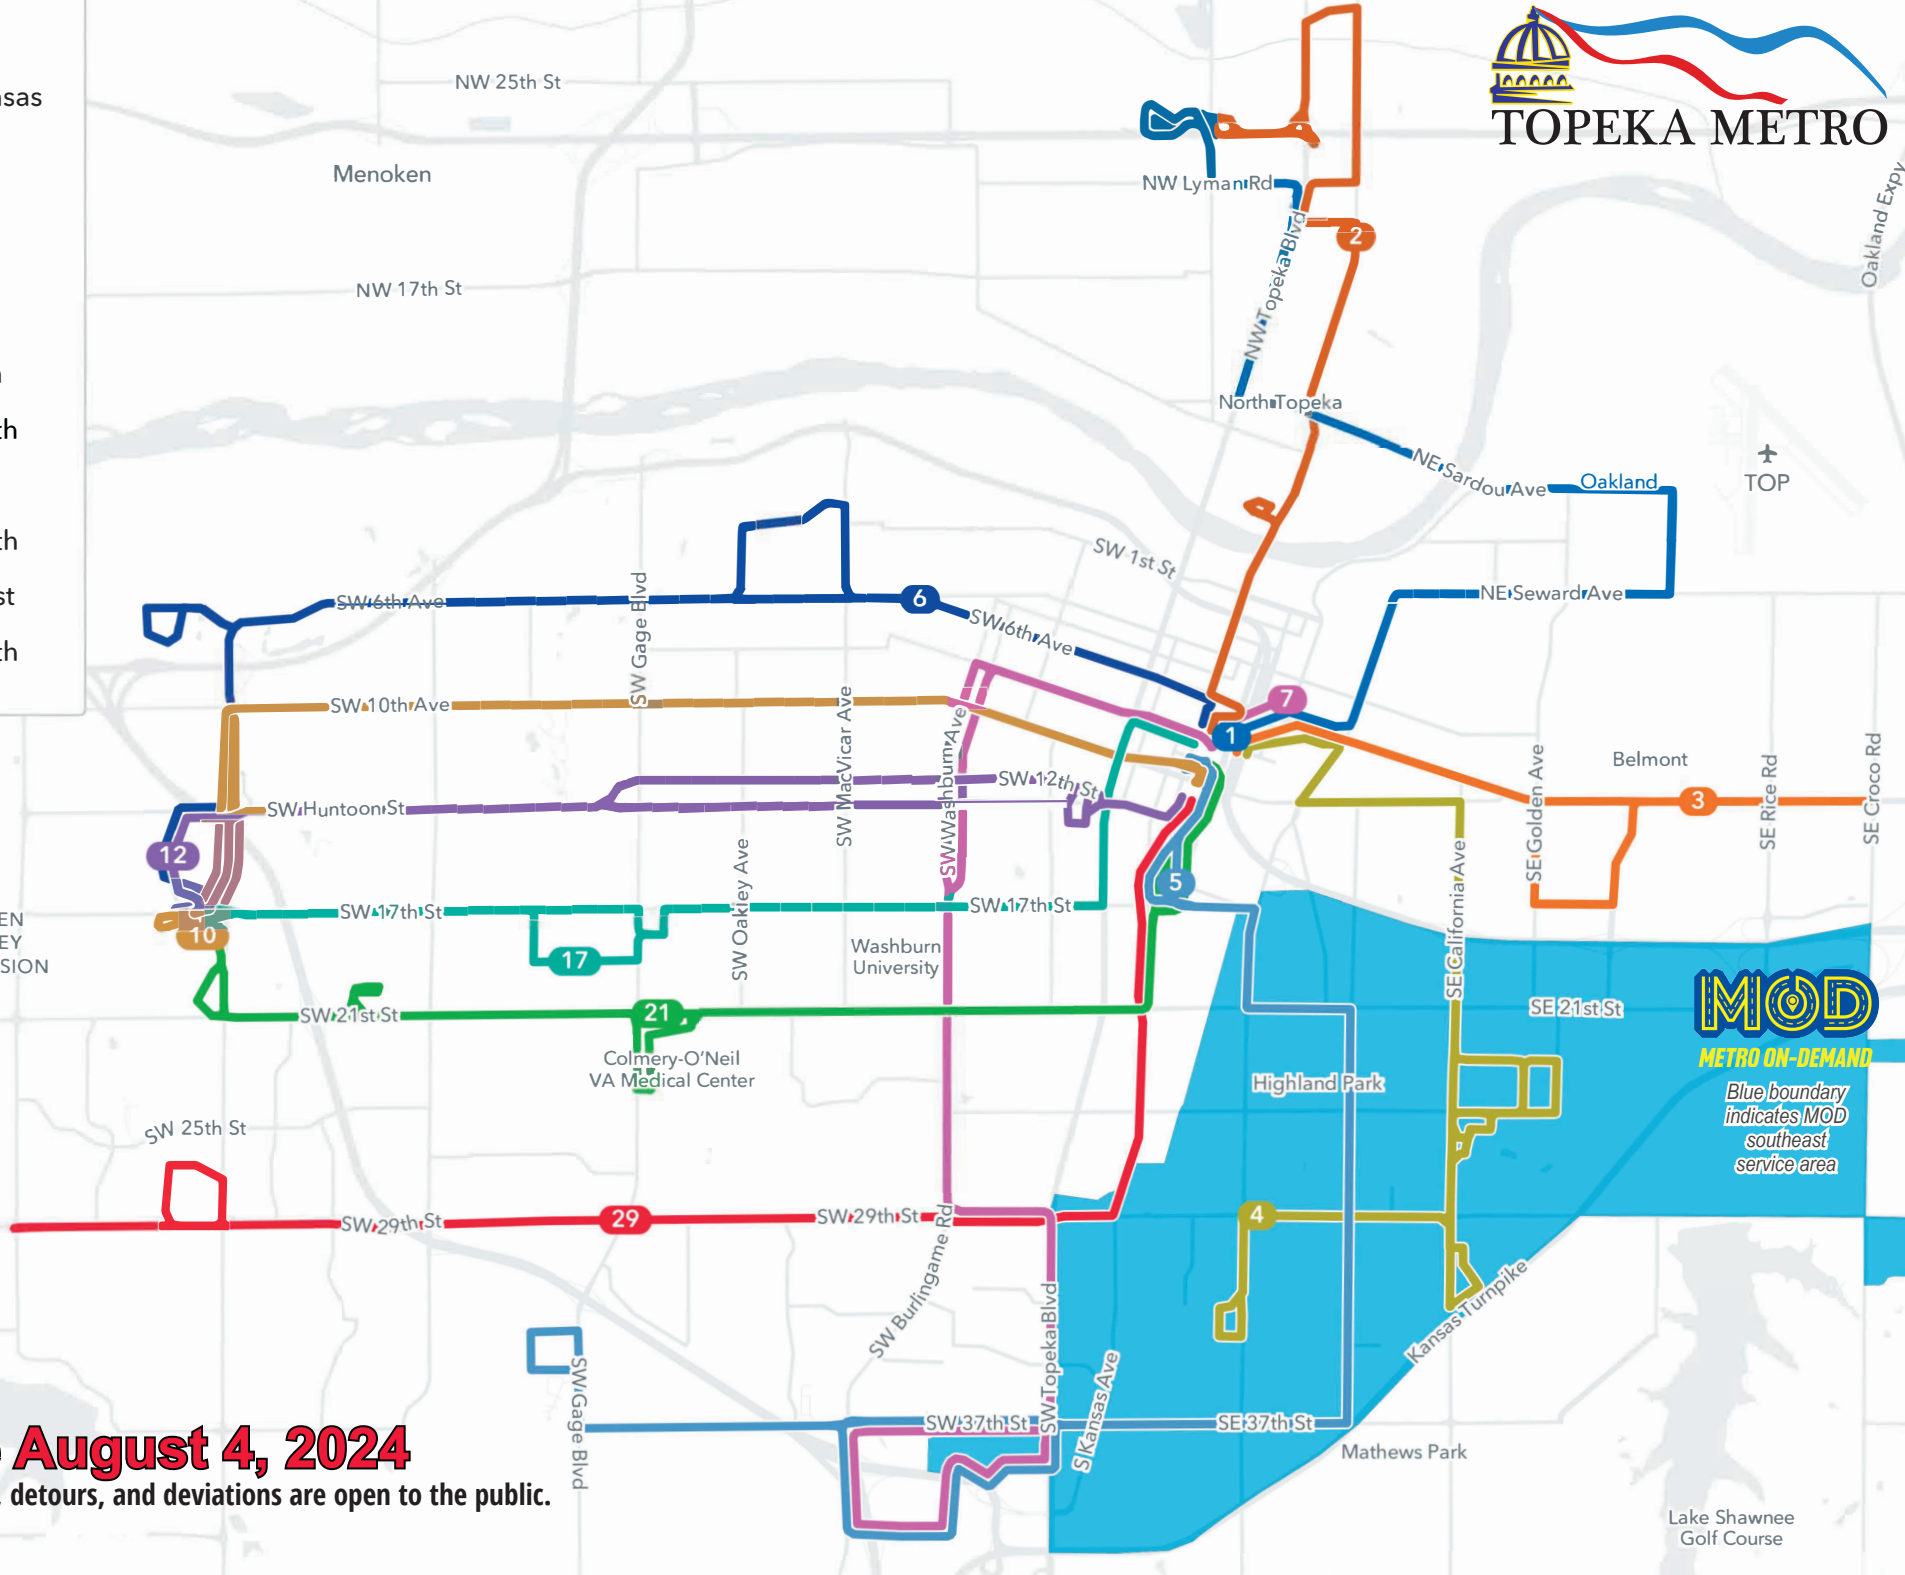

- 1 Oakland
- 2 North Kansas
- 3 East 6th
- 4 California
- 5 Indiana
- 6 West 6th
- 7 Washburn
- 10 West 10th
- 12 Huntoon
- 17 West 17th
- 21 West 21st
- 29 West 29th

**Effective August 4, 2024**

\*All routes, specials, detours, and deviations are open to the public.