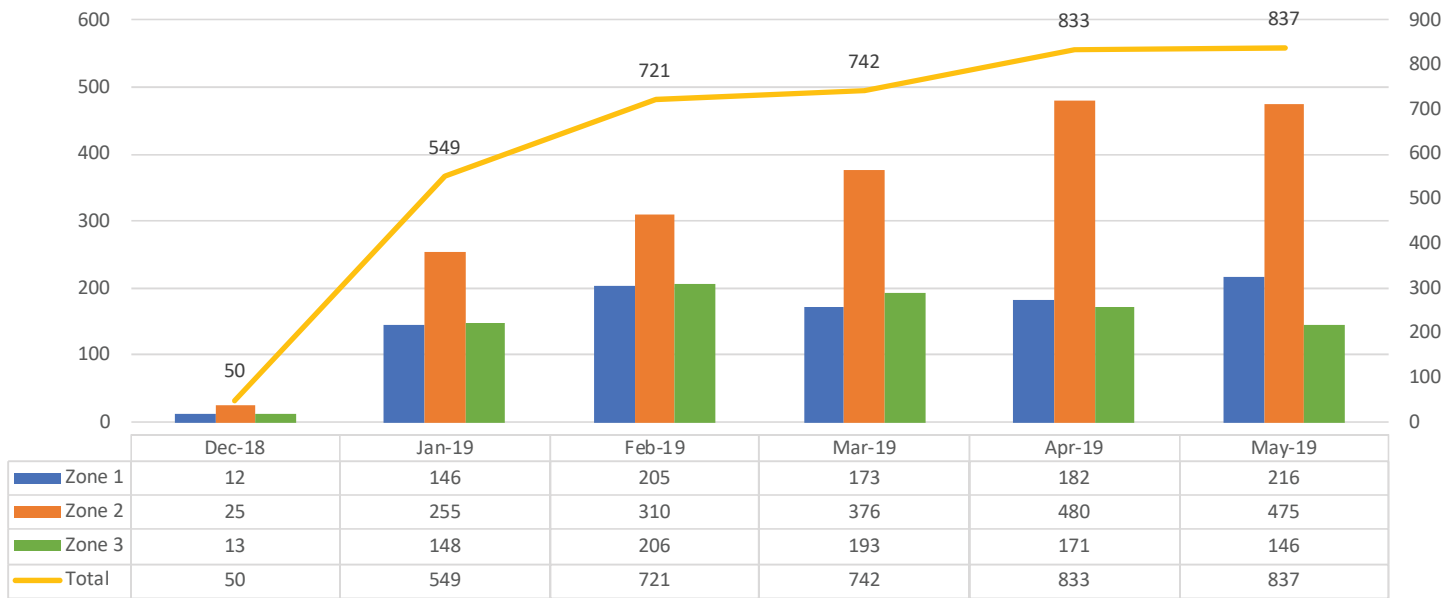

SOTO ridership

Monthly comparisons - May 2019

SOTO Ridership by Month and Zone, 2017-present

SOTO Ridership by Employer

(note: R&R Pallet, Kan-Care, and Mars are not currently active sites)

SOTO ridership (continued)

Monthly comparisons - May 2019

NETO ridership

Monthly comparisons - May 2019

NETO Ridership by Month and Zone, 2018-present

NETO Ridership by Employer, May 2019

NETO ridership (continued)

Monthly comparisons - May 2019

NETO Pickups from Employer Sites

NETO Drop Offs to Employer Sites