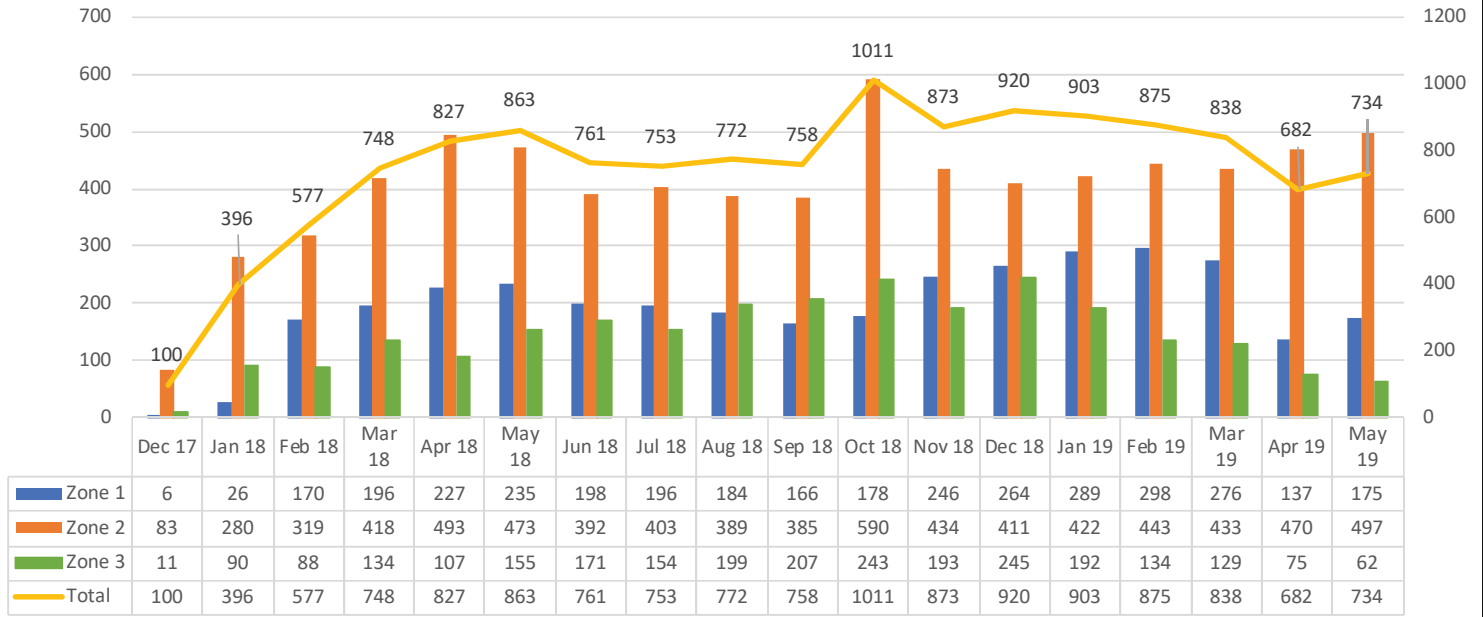

SOTO ridership

Monthly comparisons - May 2019

SOTO Ridership by Month and Zone, 2017-present

SOTO Ridership by Employer

(note: R&R Pallet, Kan-Care, and Mars are not currently active sites)

SOTO ridership (continued)

Monthly comparisons - May 2019

NETO ridership

Monthly comparisons - May 2019

NETO Ridership by Month and Zone, 2018-present

NETO Ridership by Employer, May 2019

NETO ridership (continued)

Monthly comparisons - May 2019