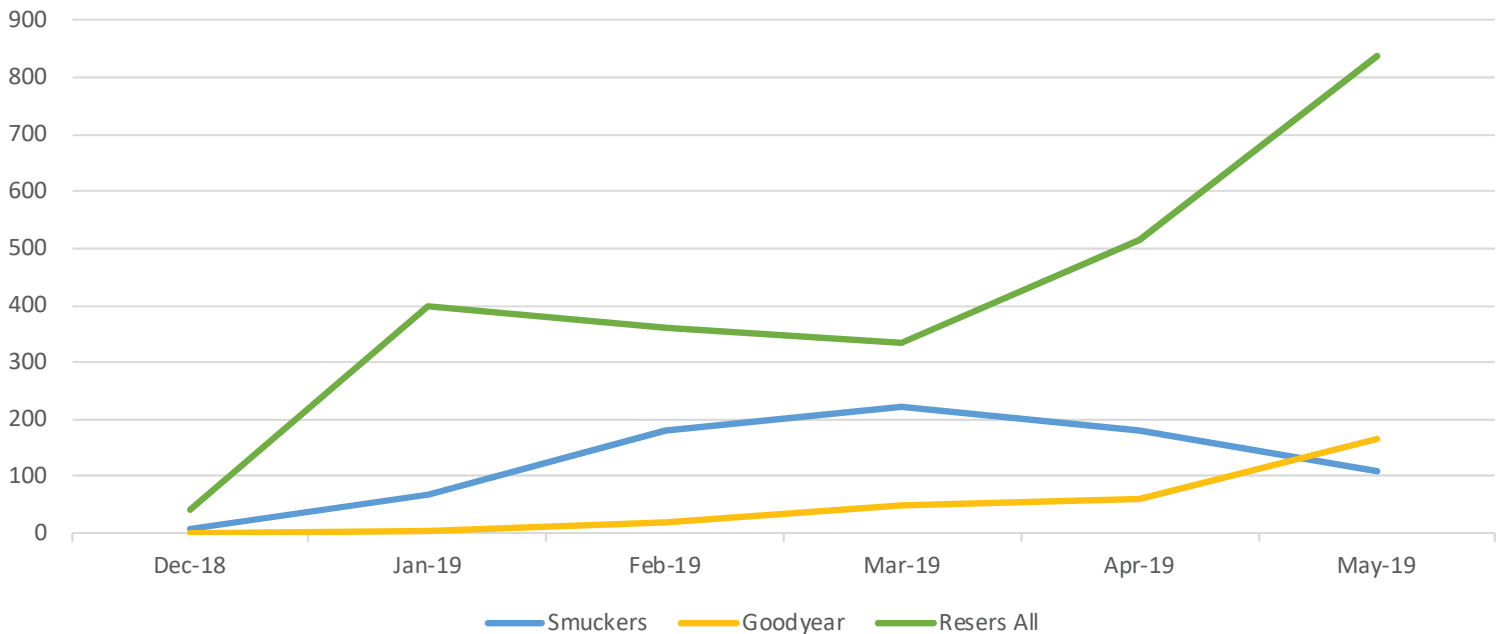

SOTO ridership

Monthly comparisons - May 2019

SOTO Ridership by Month and Zone, 2017-present

SOTO Ridership by Employer

(note: R&R Pallet, Kan-Care, and Mars are not currently active sites)

SOTO ridership (continued)

Monthly comparisons - May 2019

NETO ridership

Monthly comparisons - May 2019

NETO Ridership by Month and Zone, 2018-present

NETO Ridership by Employer, May 2019

NETO ridership (continued)

Monthly comparisons - May 2019

NETO Pickups from Employer Sites

NETO Drop Offs to Employer Sites