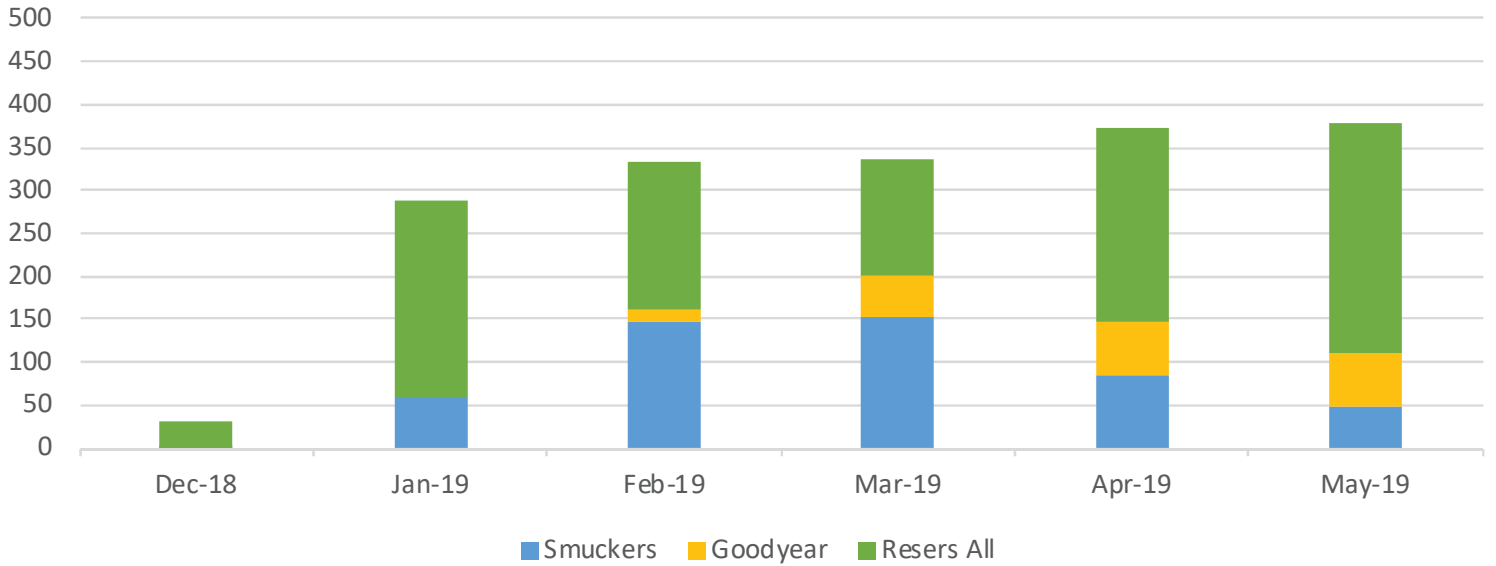

SOTO ridership

Monthly comparisons - May 2019

SOTO Ridership by Month and Zone, 2017-present

SOTO Ridership by Employer

(note: R&R Pallet, Kan-Care, and Mars are not currently active sites)

SOTO ridership (continued)

Monthly comparisons - May 2019

NETO ridership

Monthly comparisons - May 2019

NETO Ridership by Month and Zone, 2018-present

NETO Ridership by Employer, May 2019

NETO ridership (continued)

Monthly comparisons - May 2019

NETO Pickups from Employer Sites

NETO Drop Offs to Employer Sites