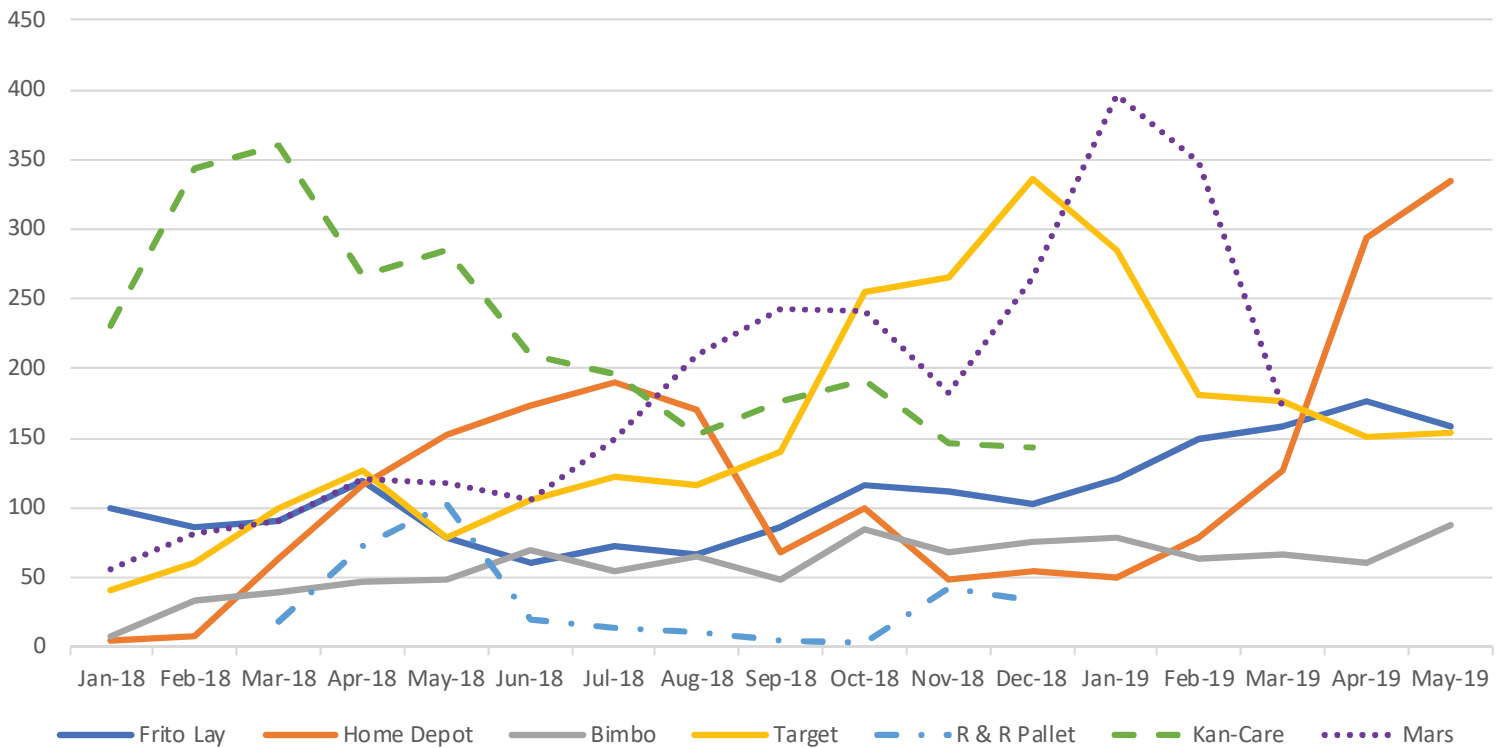

SOTO ridership

Monthly comparisons - May 2019

SOTO Ridership by Month and Zone, 2017-present

SOTO Ridership by Employer

(note: R&R Pallet, Kan-Care, and Mars are not currently active sites)

SOTO ridership (continued)

Monthly comparisons - May 2019

NETO ridership

Monthly comparisons - May 2019

NETO Ridership by Month and Zone, 2018-present

NETO Ridership by Employer, May 2019

NETO ridership (continued)

Monthly comparisons - May 2019