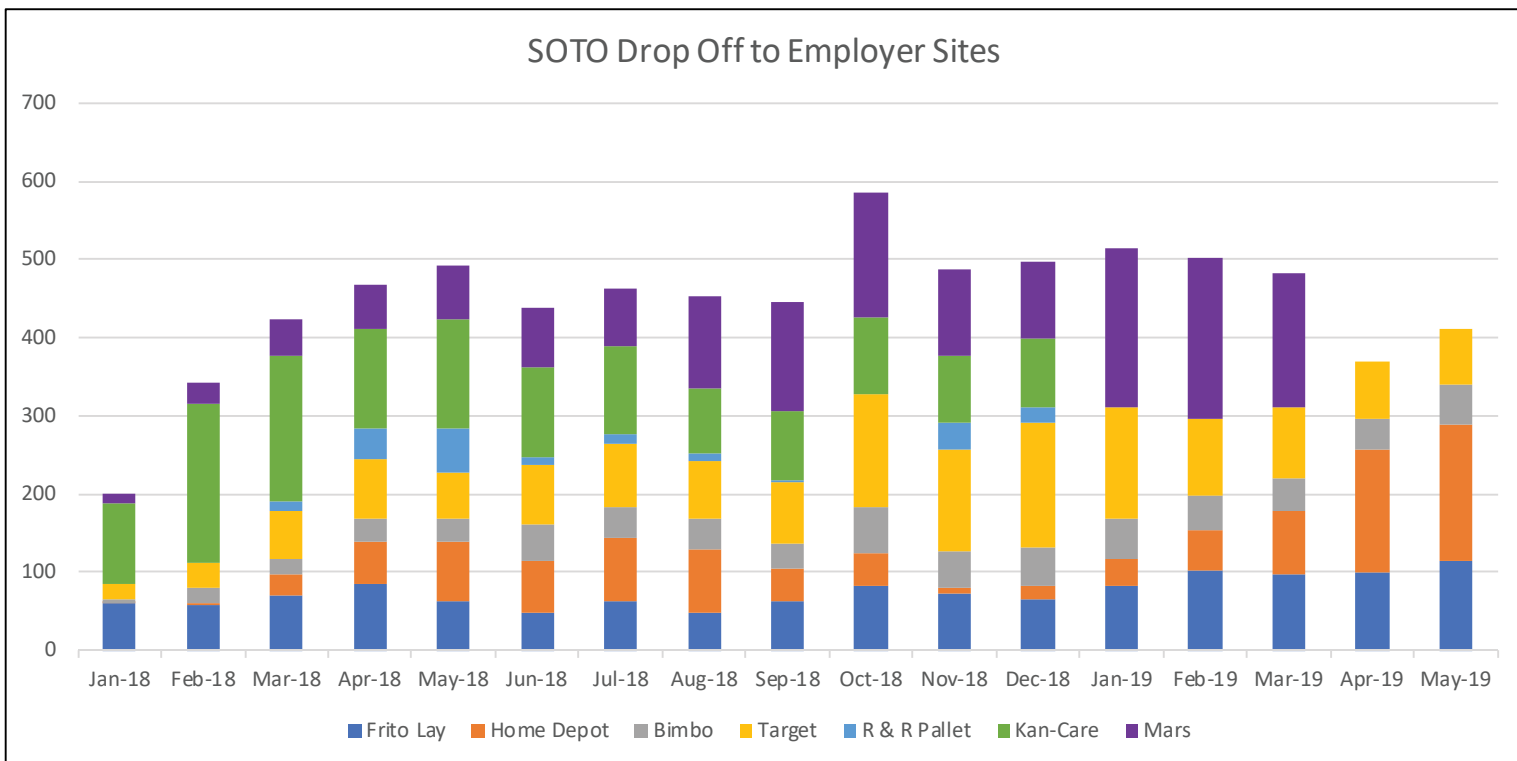

SOTO ridership

Monthly comparisons - May 2019

SOTO Ridership by Month and Zone, 2017-present

SOTO Ridership by Employer

(note: R&R Pallet, Kan-Care, and Mars are not currently active sites)

SOTO ridership (continued)

Monthly comparisons - May 2019

NETO ridership

Monthly comparisons - May 2019

NETO Ridership by Month and Zone, 2018-present

NETO Ridership by Employer, May 2019

NETO ridership (continued)

Monthly comparisons - May 2019