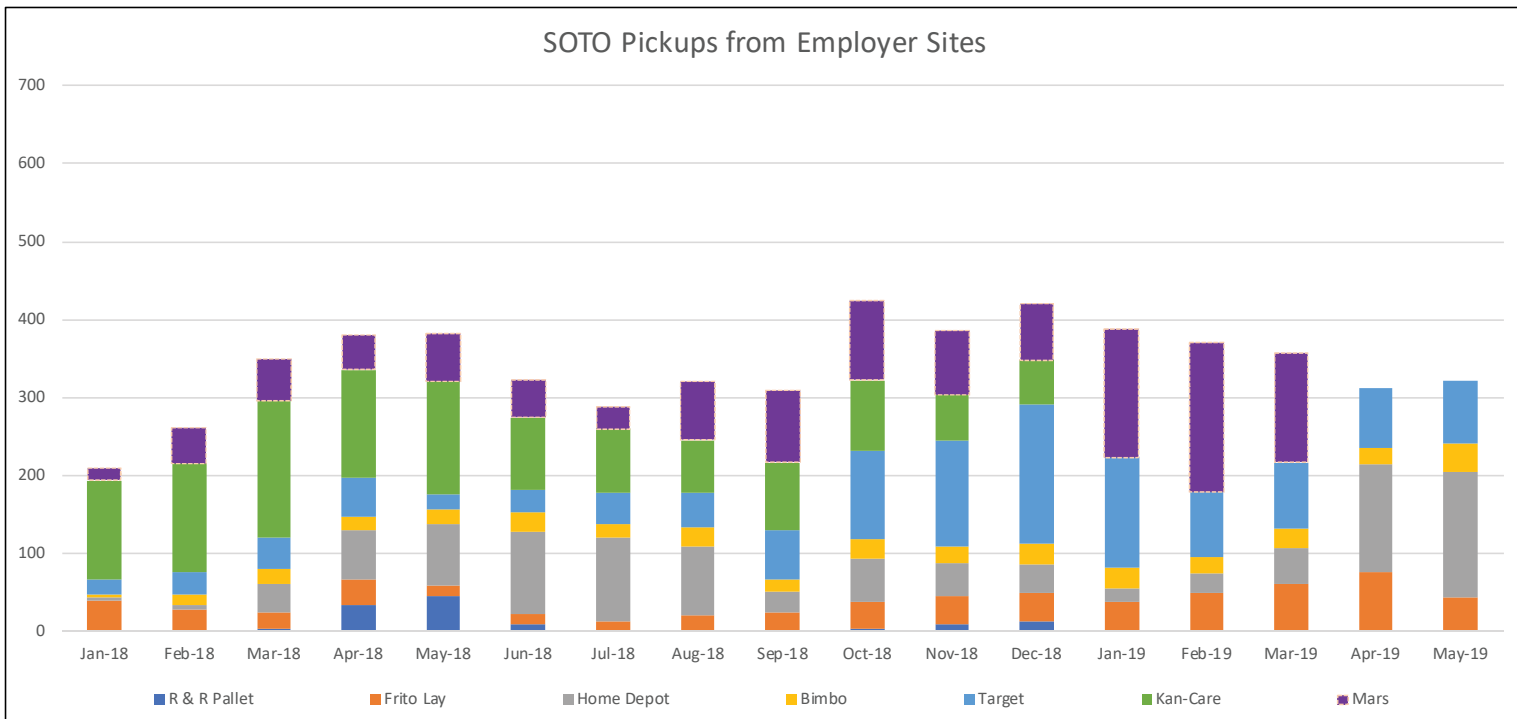

SOTO ridership

Monthly comparisons - May 2019

SOTO Ridership by Month and Zone, 2017-present

SOTO Ridership by Employer

(note: R&R Pallet, Kan-Care, and Mars are not currently active sites)

SOTO ridership (continued)

Monthly comparisons - May 2019

NETO ridership

Monthly comparisons - May 2019

NETO Ridership by Month and Zone, 2018-present

NETO Ridership by Employer, May 2019

NETO ridership (continued)

Monthly comparisons - May 2019

NETO Pickups from Employer Sites

NETO Drop Offs to Employer Sites